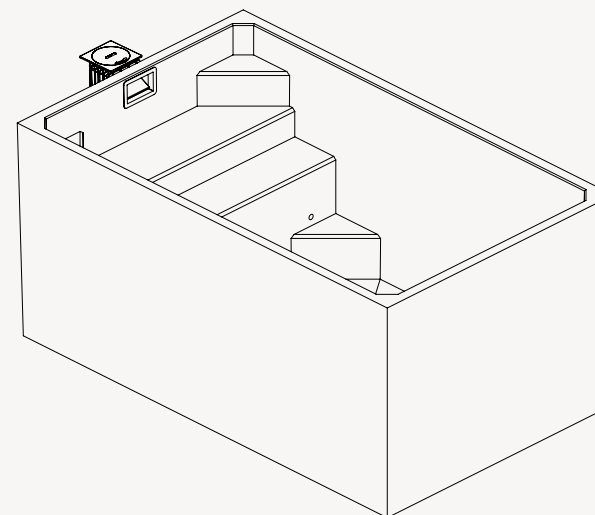

Plungie **Arena**  
3.5m diameter

Plungie **Studio**  
3.6m x 2.2m

Plungie **Original**  
4.6m x 2.5m

Plungie **Max**  
6m x 3m

Whilst Plungie Pty Ltd has made every effort to ensure the accuracy and effectiveness of this information, we make no representation as to the accuracy or effectiveness of the information and take no responsibility for any loss, damage or injury which may be caused as a direct or indirect result of the use of this information.

# Plungie Studio

3.6m x 2.2m

The sophisticated and sleek design of the Plungie Studio leaves nothing to wish for!

We've designed the Plungie Studio with smaller spaces in mind, making it an excellent choice for front yards and inner-city living. With two metres of bench space to lounge on, the Plungie Studio will become your new favourite spot to enjoy a sunny day!

View the Studio online

Length	External 3600mm	Internal 3420mm
Width	External 2200mm	Internal 2020mm
Height	External 1690mm	Internal 1590mm
Volume	8,000 L	
Dry Weight	6,800 Kg	
Wet Weight	14,800 Kg	
Bench Space	2m <sup>2</sup>	