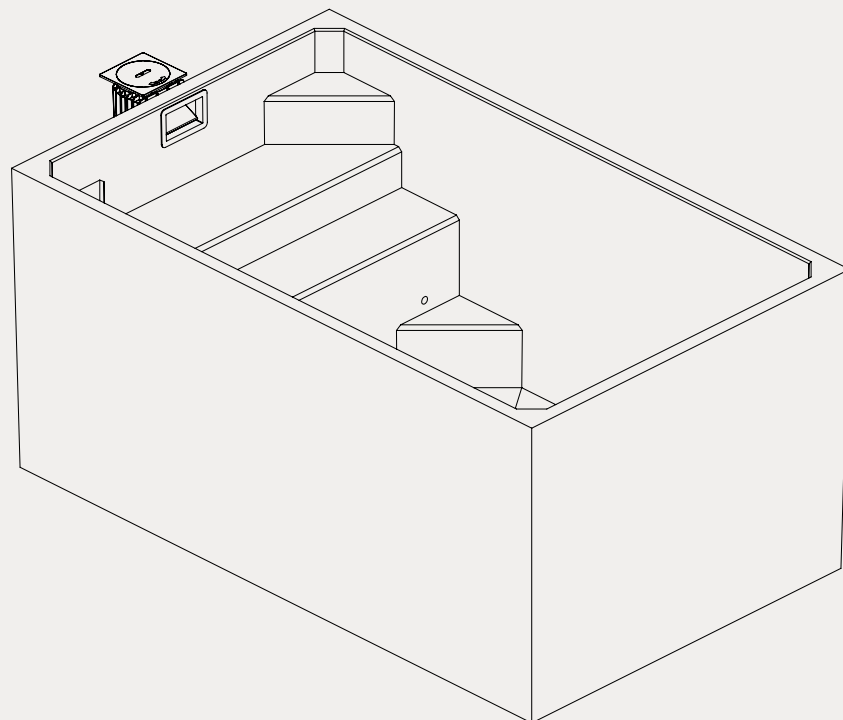

PLUNGIE SPECIFICATIONS

Plungie Studio

Specifications + Dimensions

V 01.4