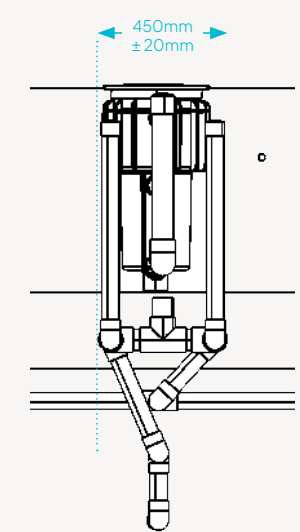

View the Studio online

Length	External 3600mm	Internal 3420mm
Width	External 2200mm	Internal 2020mm
Height	External 1690mm	Internal 1590mm
Volume	8,000 L	
Dry Weight	6,800 Kg	
Wet Weight	14,800 Kg	
Bench Space	2m <sup>2</sup>	

**DIMENSIONS**

**SKIMMER BOX**

SIDE ELEVATION

**SKIMMER BOX WITH PLUMBING**

SIDE ELEVATION

FRONT ELEVATION

**SKIMMER / STEP END VIEW**

[www.plungie.com](http://www.plungie.com)  
1300 PLUNGIE (758 644)