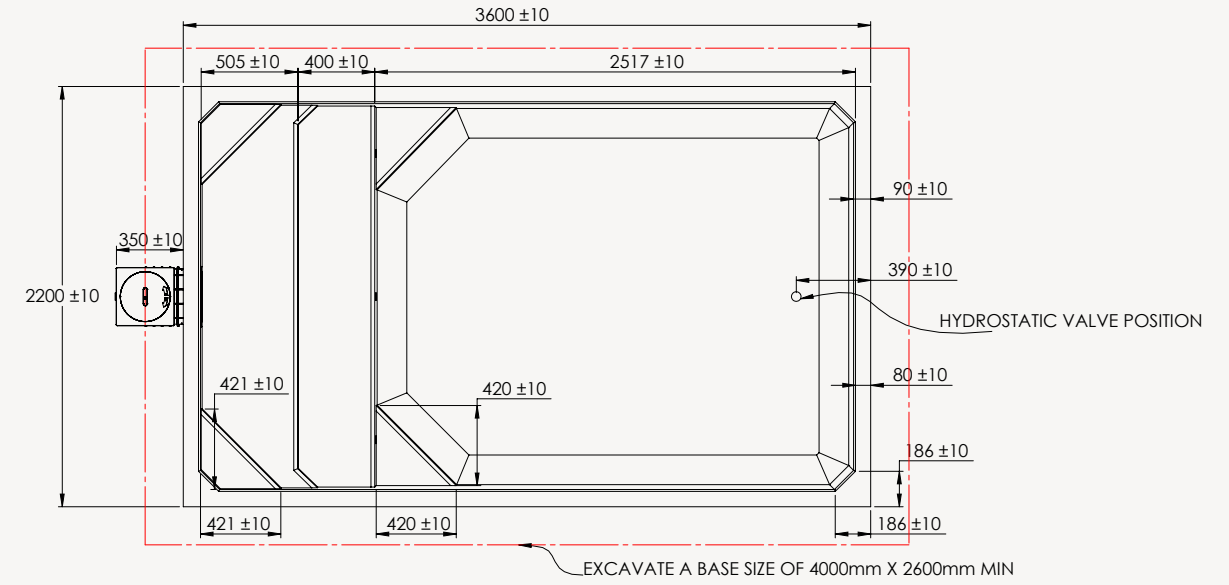

DIMENSIONS