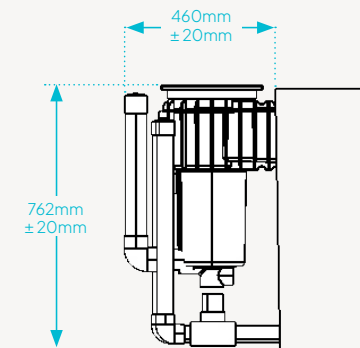

View the Studio online

Length	External 3600mm	Internal 3420mm
Width	External 2200mm	Internal 2020mm
Height	External 1690mm	Internal 1590mm
Volume	8,000 L	
Dry Weight	6,800 Kg	
Wet Weight	14,800 Kg	
Bench Space	2m <sup>2</sup>	

**DIMENSIONS**

**SKIMMER BOX**

SIDE ELEVATION

**SKIMMER BOX WITH PLUMBING**

SIDE ELEVATION

FRONT ELEVATION

**SKIMMER / STEP END VIEW**

[www.plungie.com](http://www.plungie.com)  
1300 PLUNGIE (758 644)