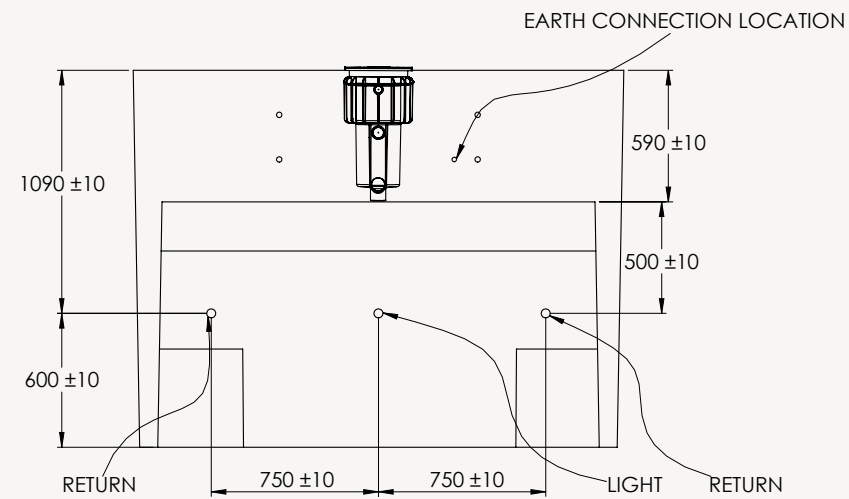

View the Studio online

Length	External 3600mm	Internal 3420mm
Width	External 2200mm	Internal 2020mm
Height	External 1690mm	Internal 1590mm
Volume	8,000 L	
Dry Weight	6,800 Kg	
Wet Weight	14,800 Kg	
Bench Space	2m <sup>2</sup>	

**DIMENSIONS**

**SKIMMER BOX**

SIDE ELEVATION

**SKIMMER BOX WITH PLUMBING**

SIDE ELEVATION

FRONT ELEVATION

**SKIMMER / STEP END VIEW**

[www.plungie.com](http://www.plungie.com)  
1300 PLUNGIE (758 644)