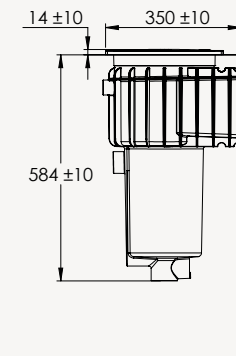

View the Studio online

Length	External 3600mm	Internal 3420mm
Width	External 2200mm	Internal 2020mm
Height	External 1690mm	Internal 1590mm
Volume	8,000 L	
Dry Weight	6,800 Kg	
Wet Weight	14,800 Kg	
Bench Space	2m <sup>2</sup>	

**DIMENSIONS**

**SKIMMER BOX**

SIDE ELEVATION

**SKIMMER BOX WITH PLUMBING**

SIDE ELEVATION

FRONT ELEVATION

**SKIMMER / STEP END VIEW**

[www.plungie.com](http://www.plungie.com)  
1300 PLUNGIE (758 644)