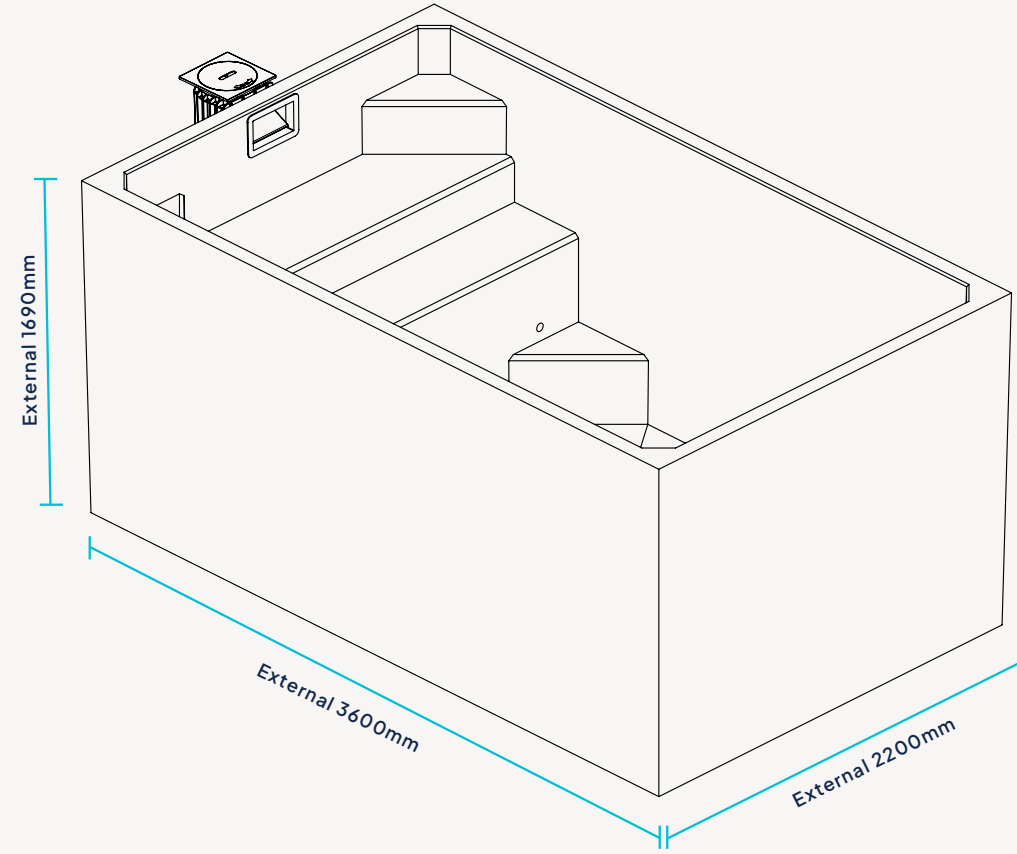

# Plungie Studio

3.6m x 2.2m

The sophisticated and sleek design of the Plungie Studio leaves nothing to wish for!

We've designed the Plungie Studio with smaller spaces in mind, making it an excellent choice for front yards and inner-city living. With two metres of bench space to lounge on, the Plungie Studio will become your new favourite spot to enjoy a sunny day!

View the Studio online

Length	External 3600mm	Internal 3420mm
Width	External 2200mm	Internal 2020mm
Height	External 1690mm	Internal 1590mm
Volume	8,000 L	
Dry Weight	6,800 Kg	
Wet Weight	14,800 Kg	
Bench Space	2m <sup>2</sup>	