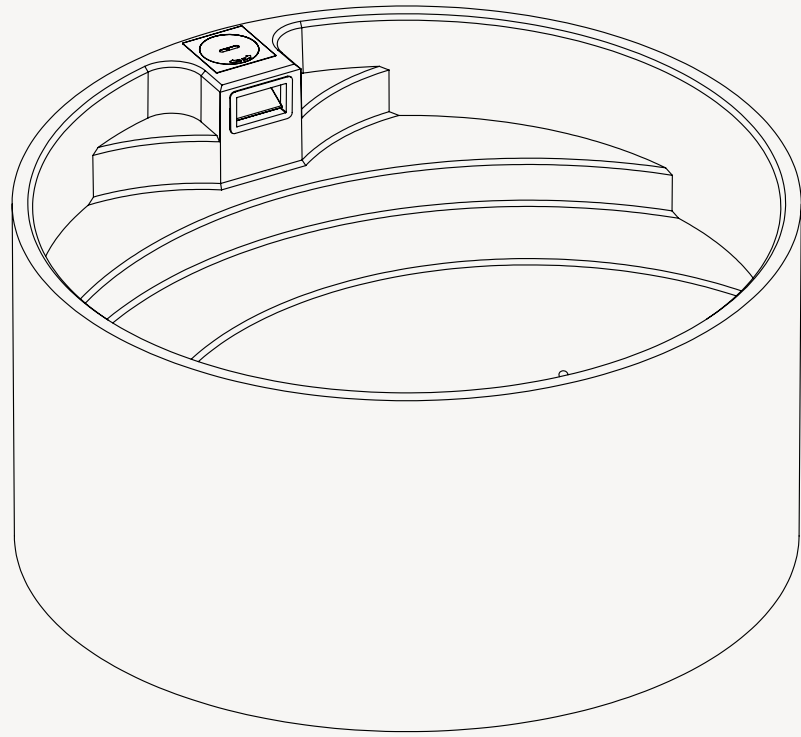

Plungie Arena

3.5m diameter

Say hello to the Plungie Arena - the precast concrete pool of your dreams! The perfect fit for any size yard, the Plungie Arena's round shape makes it the top choice for homeowners looking for a great solution for lounging or recreational swims.

A circular pool 3.5m wide and with plenty of bench space, the Plungie Arena is the ideal pool for bringing together family and friends on hot summer days.

INCLUSIONS

- Highly engineered concrete pool shell
- High performance ecoFinish interior
- Spa electrics multi-coloured LED light
- Poolrite innoSkim skimmer box
- Pre-fitted hydrostatic valve
- Two (2) pre-plumbed returns
- 10 year structural warranty and internal ecoFinish warranty

View the
Arena online

External Diameter 3500mm

Diameter	External 3500mm	Internal 3320mm
Height	External 1690mm	Internal 1590mm
Volume	9,150 L	
Dry Weight	7,000 Kg	
Wet Weight	16,150 Kg	
Bench Space	3.2m ²	