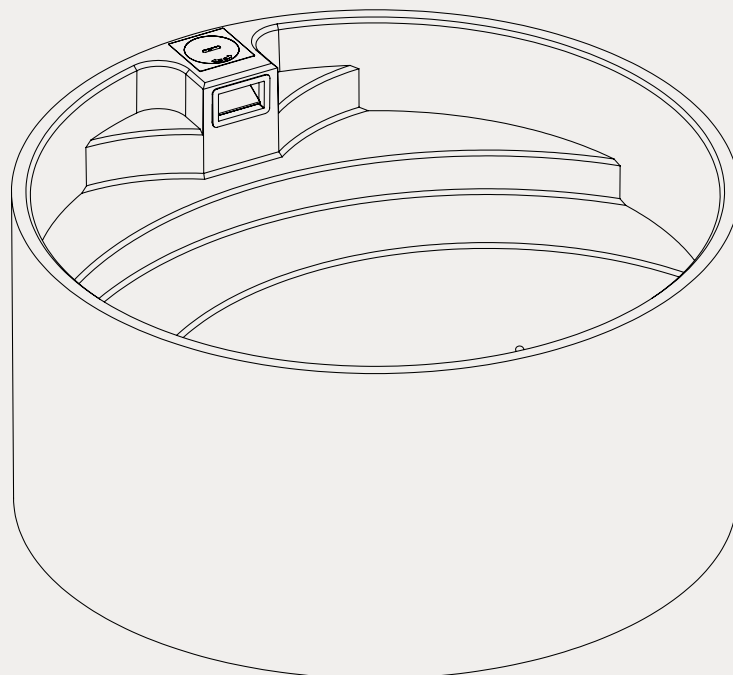

PLUNGIE SPECIFICATIONS

Plungie Arena

Specifications + Dimensions

V 01.4

Download our BIM content library including Autocad, Revit and Archicad.

Plungie BIM solutions have been developed to industry best practices – enabling you to easily and efficiently plan, design and specify a pool into your next design.

Plungie **Arena**
3.5m diameter

Plungie **Studio**
3.6m x 2.2m

Plungie **Original**
4.6m x 2.5m

Plungie **Max**
6m x 3m

Whilst Plungie Pty Ltd has made every effort to ensure the accuracy and effectiveness of this information, we make no representation as to the accuracy or effectiveness of the information and take no responsibility for any loss, damage or injury which may be caused as a direct or indirect result of the use of this information.

Plungie Arena

3.5m diameter

Say hello to the Plungie Arena - the precast concrete pool of your dreams! The perfect fit for any size yard, the Plungie Arena's round shape makes it the top choice for homeowners looking for a great solution for lounging or recreational swims.

View the
Arena online

External Diameter 3500mm

Diameter	External 3500mm	Internal 3320mm
Height	External 1690mm	Internal 1590mm
Volume	9,150 L	
Dry Weight	7,000 Kg	
Wet Weight	16,150 Kg	
Bench Space	3.2m ²	