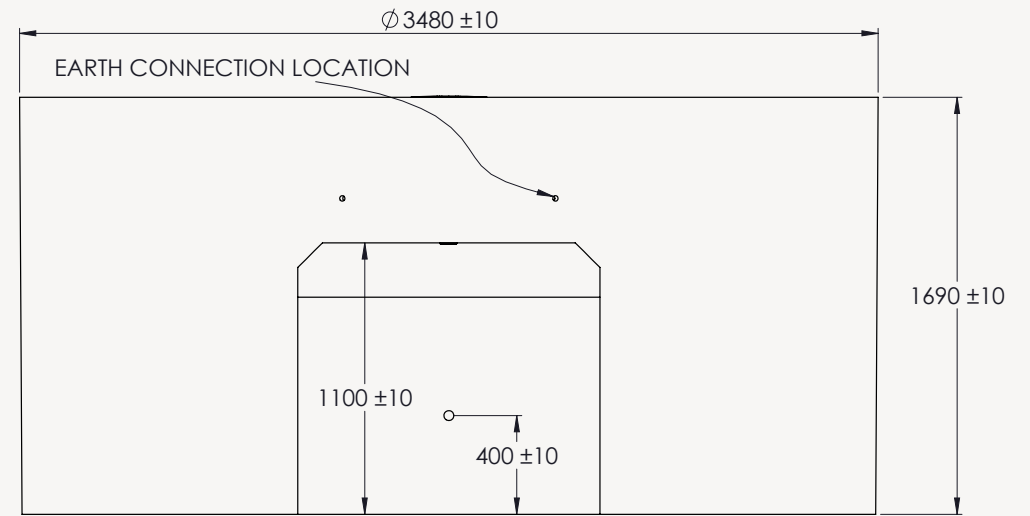

View the
Arena online

External Diameter 3500mm

Diameter	External 3500mm	Internal 3320mm
Height	External 1690mm	Internal 1590mm
Volume	9,150 L	
Dry Weight	7,000 Kg	
Wet Weight	16,150 Kg	
Bench Space	3.2m ²	

AERIAL DIMENSIONS

SKIMMER / STEP END VIEW

www.plungie.com
1300 PLUNGIE (758 644)