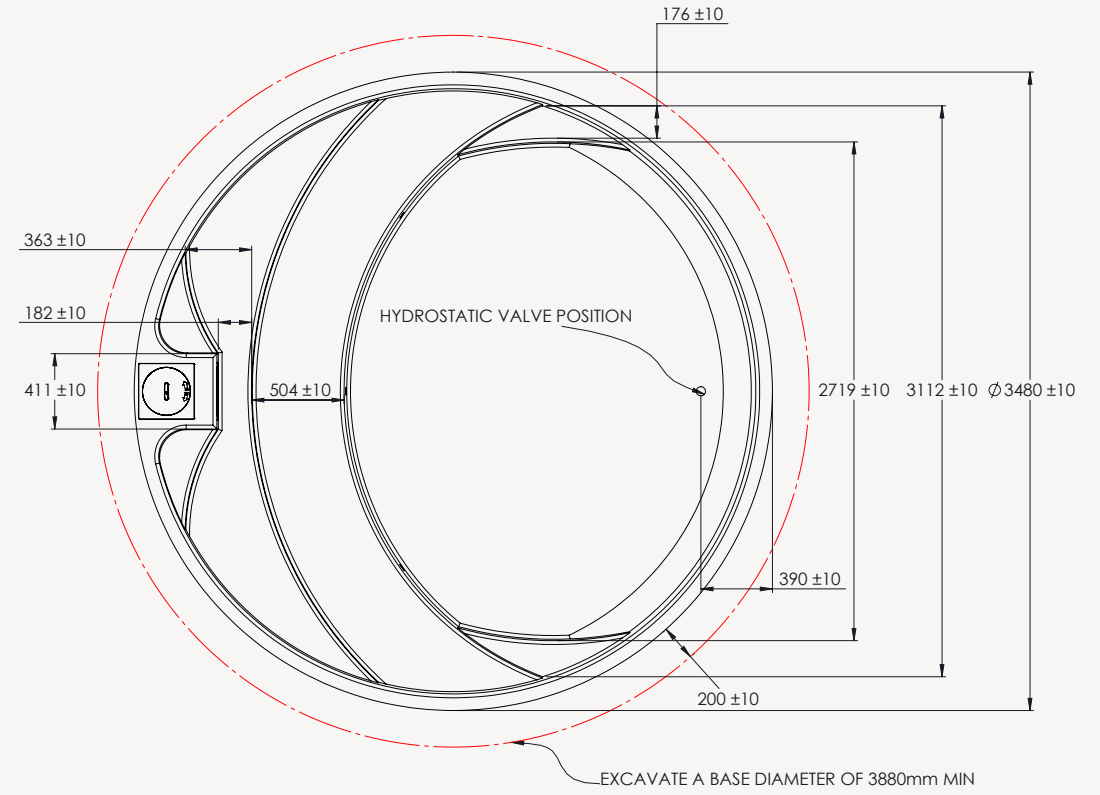

A circular pool 3.5m wide and with plenty of bench space, the Plungie Arena is the ideal pool for bringing together family and friends on hot summer days.

INCLUSIONS

- Highly engineered concrete pool shell
- High performance ecoFinish interior
- Spa electrics multi-coloured LED light
- Poolrite innoSkim skimmer box
- Pre-fitted hydrostatic valve
- Two (2) pre-plumbed returns
- 10 year structural warranty and internal ecoFinish warranty

View the
Arena online

External Diameter 3500mm

Diameter	External 3500mm	Internal 3320mm
Height	External 1690mm	Internal 1590mm
Volume	9,150 L	
Dry Weight	7,000 Kg	
Wet Weight	16,150 Kg	
Bench Space	3.2m ²	

AERIAL DIMENSIONS

SKIMMER / STEP END VIEW

www.plungie.com
1300 PLUNGIE (758 644)