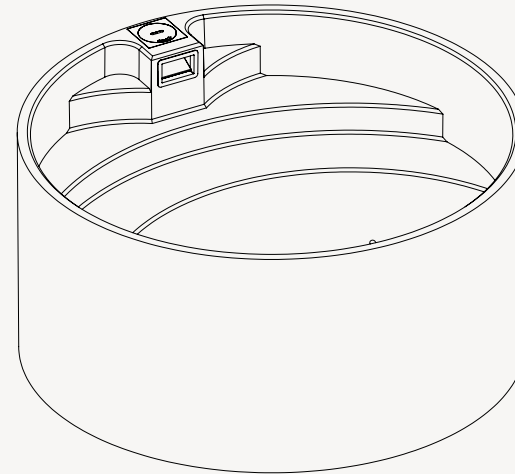

Plungie **Arena**
3.5m diameter

Plungie **Studio**
3.6m x 2.2m

Plungie **Original**
4.6m x 2.5m

Plungie **Max**
6m x 3m

Whilst Plungie Pty Ltd has made every effort to ensure the accuracy and effectiveness of this information, we make no representation as to the accuracy or effectiveness of the information and take no responsibility for any loss, damage or injury which may be caused as a direct or indirect result of the use of this information.

Plungie Arena

3.5m diameter

Say hello to the Plungie Arena - the precast concrete pool of your dreams! The perfect fit for any size yard, the Plungie Arena's round shape makes it the top choice for homeowners looking for a great solution for lounging or recreational swims.

View the
Arena online

External Diameter 3500mm

Diameter	External 3500mm	Internal 3320mm
Height	External 1690mm	Internal 1590mm
Volume	9,150 L	
Dry Weight	7,000 Kg	
Wet Weight	16,150 Kg	
Bench Space	3.2m ²	