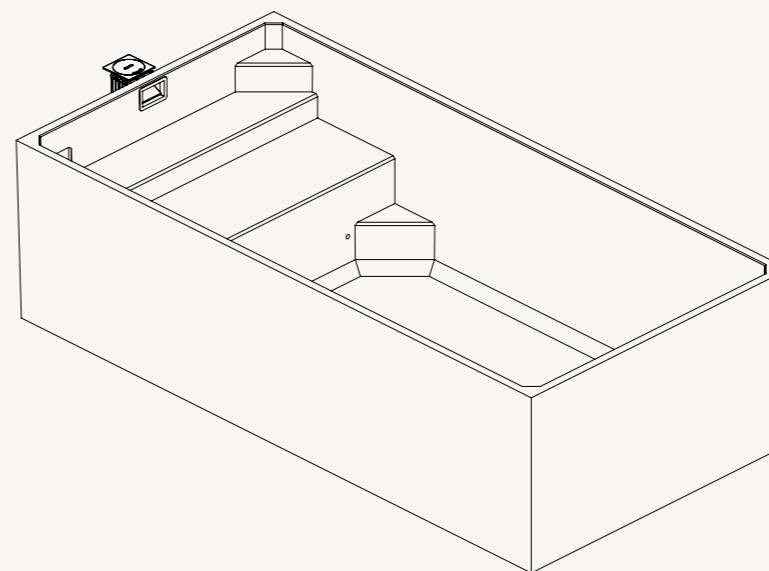

Plungie **Arena**
3.5m diameter

Plungie **Studio**
3.6m x 2.2m

Plungie **Original**
4.6m x 2.5m

Plungie **Max**
6m x 3m

Whilst Plungie Pty Ltd has made every effort to ensure the accuracy and effectiveness of this information, we make no representation as to the accuracy or effectiveness of the information and take no responsibility for any loss, damage or injury which may be caused as a direct or indirect result of the use of this information.

Plungie Max

6m x 3m

Measuring a generous 6m x 3m, the Plungie Max is the world's largest monolithic precast concrete swimming pool.

Perfect for anyone seeking fun and relaxation poolside, the Plungie Max offers 4m² of bench space. As one of our bestselling, precast concrete pools, the Max can be installed in-ground, semi-recessed or above-ground to tie in seamlessly with the rest of your home.

View the Max online

Length	External 6000mm	Internal 5820mm
Width	External 3000mm	Internal 2820mm
Height	External 1690mm	Internal 1590mm
Volume	20,100 L	
Dry Weight	11,800 Kg	
Wet Weight	31,700 Kg	
Bench Space	4m ²	