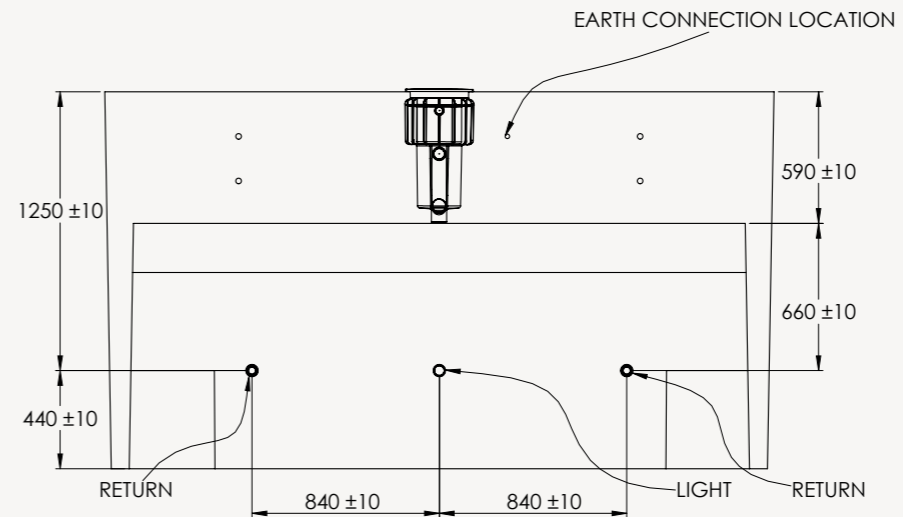

View the Max online

Length	External 6000mm	Internal 5820mm
Width	External 3000mm	Internal 2820mm
Height	External 1690mm	Internal 1590mm
Volume	20,100 L	
Dry Weight	11,800 Kg	
Wet Weight	31,700 Kg	
Bench Space	4m ²	

DIMENSIONS

SKIMMER BOX

SIDE ELEVATION

SKIMMER BOX WITH PLUMBING

SIDE ELEVATION

FRONT ELEVATION

SKIMMER / STEP END VIEW

www.plungie.com
1300 PLUNGIE (758 644)