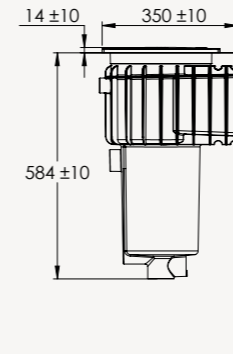

View the Max online

Length	External 6000mm	Internal 5820mm
Width	External 3000mm	Internal 2820mm
Height	External 1690mm	Internal 1590mm
Volume	20,100 L	
Dry Weight	11,800 Kg	
Wet Weight	31,700 Kg	
Bench Space	4m ²	

DIMENSIONS

SKIMMER BOX

SIDE ELEVATION

SKIMMER BOX WITH PLUMBING

SIDE ELEVATION

FRONT ELEVATION

SKIMMER / STEP END VIEW

www.plungie.com
1300 PLUNGIE (758 644)