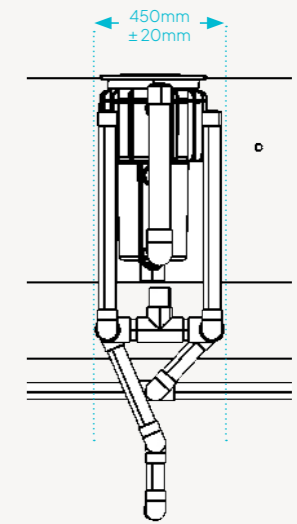

View the Max online

Length	External 6000mm	Internal 5820mm
Width	External 3000mm	Internal 2820mm
Height	External 1690mm	Internal 1590mm
Volume	20,100 L	
Dry Weight	11,800 Kg	
Wet Weight	31,700 Kg	
Bench Space	4m ²	

DIMENSIONS

SKIMMER BOX

SIDE ELEVATION

SKIMMER BOX WITH PLUMBING

SIDE ELEVATION

FRONT ELEVATION

SKIMMER / STEP END VIEW

www.plungie.com
1300 PLUNGIE (758 644)