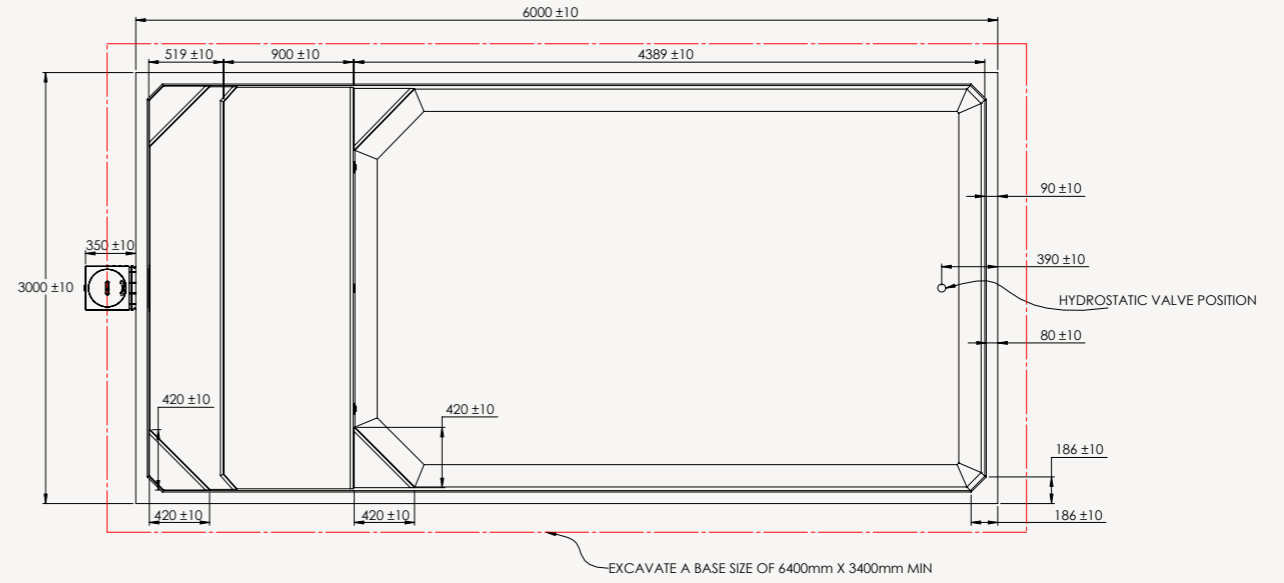

View the Max online

Length	External 6000mm	Internal 5820mm
Width	External 3000mm	Internal 2820mm
Height	External 1690mm	Internal 1590mm
Volume	20,100 L	
Dry Weight	11,800 Kg	
Wet Weight	31,700 Kg	
Bench Space	4m ²	

DIMENSIONS

SKIMMER BOX

SIDE ELEVATION

SKIMMER BOX WITH PLUMBING

SIDE ELEVATION

FRONT ELEVATION

SKIMMER / STEP END VIEW

www.plungie.com
1300 PLUNGIE (758 644)