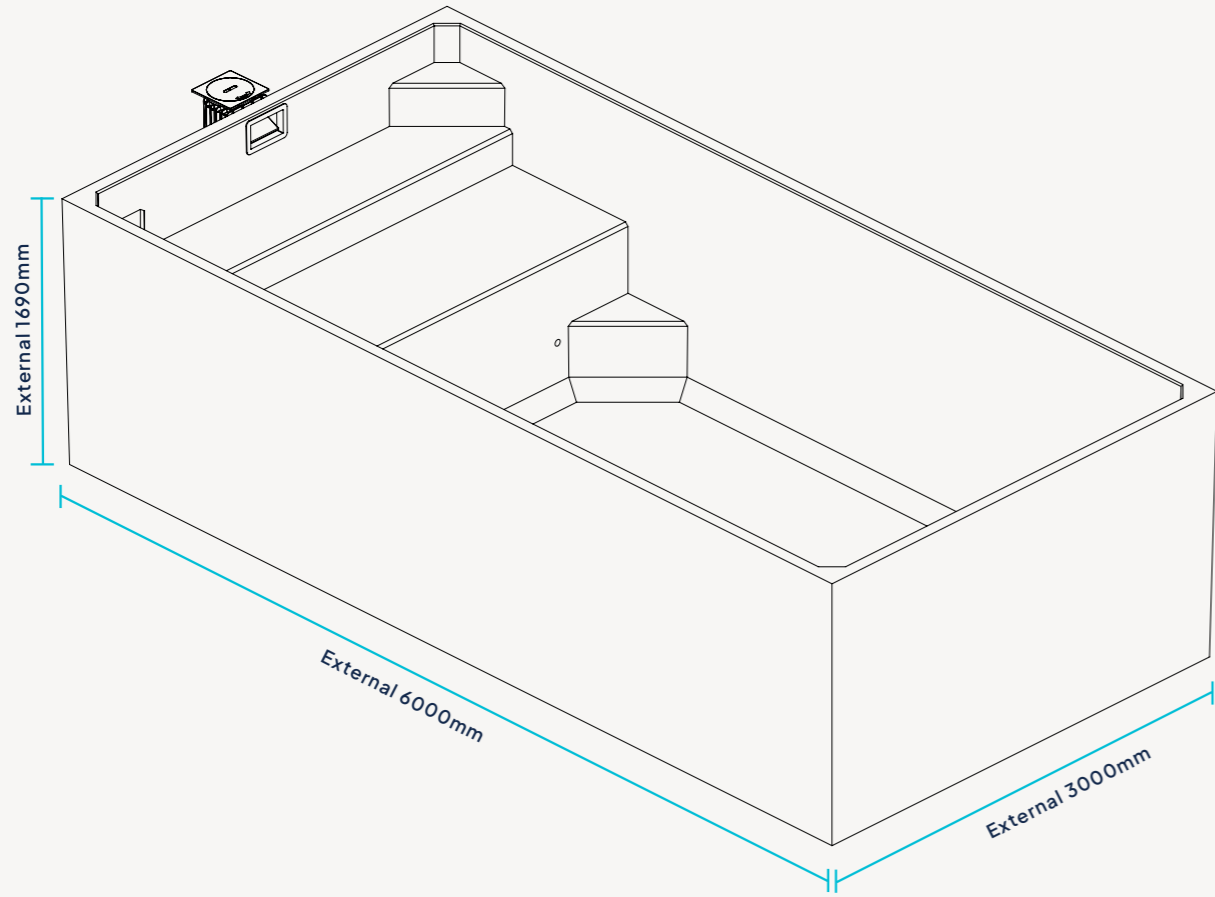

Plungie Max

6m x 3m

Measuring a generous 6m x 3m, the Plungie Max is the world's largest monolithic precast concrete swimming pool.

Perfect for anyone seeking fun and relaxation poolside, the Plungie Max offers 4m² of bench space. As one of our bestselling, precast concrete pools, the Max can be installed in-ground, semi-recessed or above-ground to tie in seamlessly with the rest of your home.

View the Max online

Length	External 6000mm	Internal 5820mm
Width	External 3000mm	Internal 2820mm
Height	External 1690mm	Internal 1590mm
Volume	20,100 L	
Dry Weight	11,800 Kg	
Wet Weight	31,700 Kg	
Bench Space	4m ²	