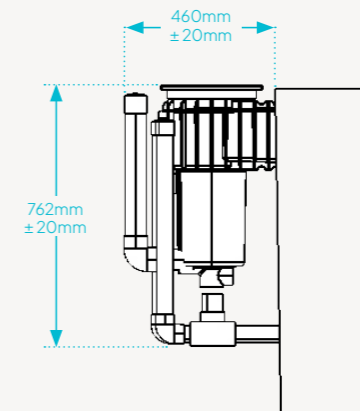

View the Max online

Length	External 6000mm	Internal 5820mm
Width	External 3000mm	Internal 2820mm
Height	External 1690mm	Internal 1590mm
Volume	20,100 L	
Dry Weight	11,800 Kg	
Wet Weight	31,700 Kg	
Bench Space	4m ²	

DIMENSIONS

SKIMMER BOX

SIDE ELEVATION

SKIMMER BOX WITH PLUMBING

SIDE ELEVATION

FRONT ELEVATION

SKIMMER / STEP END VIEW

www.plungie.com
1300 PLUNGIE (758 644)