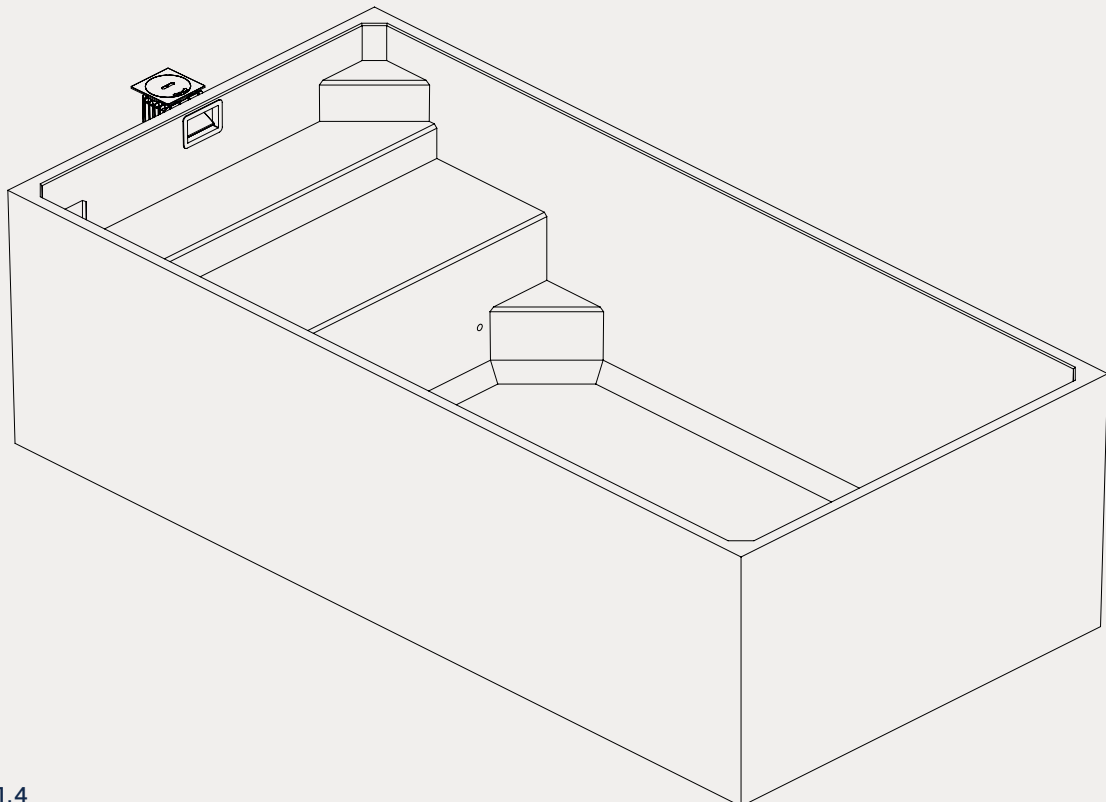

PLUNGIE SPECIFICATIONS

Plungie Max

Specifications + Dimensions

V 01.4